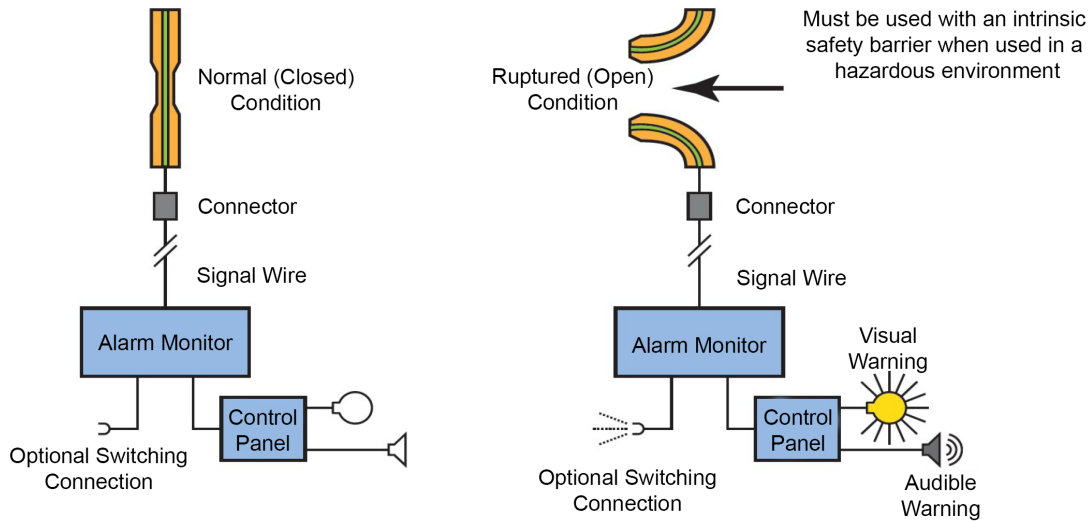

Operating Schematic

KAPTON - Registered TM DuPont

BI_032022

Visit us at www.zookdisk.com

SERVING AMERICA, CENTRAL & SOUTH AMERICA

16809 Park Circle Drive
Chagrin Falls, Ohio 44022
United States

Toll Free: +1 800 543 1043
Phone: +1 440 543 1010
Fax: +1 440 543 4930
E-mail: sales@zookdisk.com

SERVING EUROPE, MIDDLE EAST & AFRICA

Navigation House, Bridge St.
Killamarsh, Sheffield, S21 1AL
United Kingdom

Phone: +44 (0) 1909 560999
Fax: +44 (0) 1909 560860
E-mail: sales.europe@zookdisk.com

SERVING CANADA

4400 South Service Road
Burlington, Ontario, L7L 5R8
Canada

Toll Free: +1 800 370 6057
Phone: +1 905 681 2885
Fax: +1 905 681 8838
E-mail: sales.canada@zookdisk.com

SERVING ASIA PACIFIC

Unit No. 23A-05, Menara Landmark
No.12, Jalan Ngee Heng
80000 Johor Bahru, Johor,
Malaysia

Phone: +60 (7) 2910099
Fax: +60 (7) 2910096
E-mail: sales.asia@zookdisk.com

Safety through knowledge and performance.