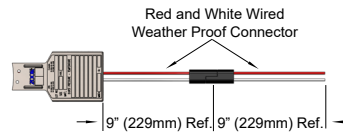

Connections

Connection 1