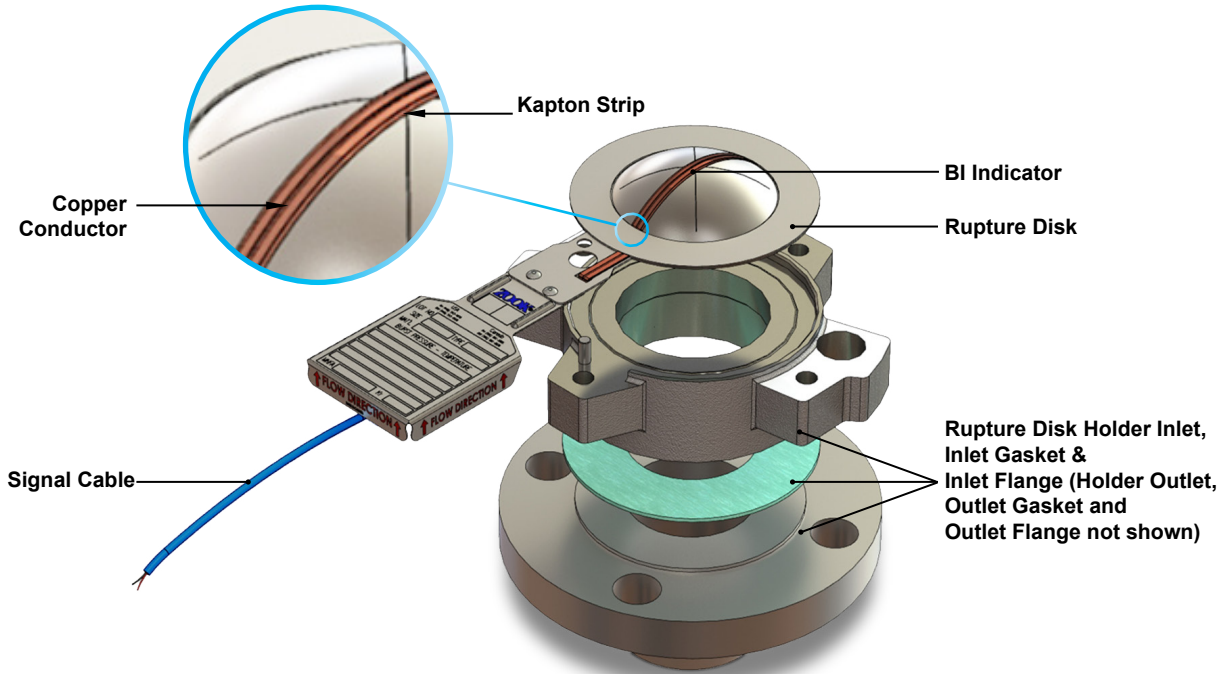

BI Series Specifications

Electrical Properties

Maximum Pre-Rupture Resistance	20 Ω	Maximum Voltage	24 V DC
Temperature Range	-40 to 400°F (-40 to 204°C)	Maximum Current	50 mA