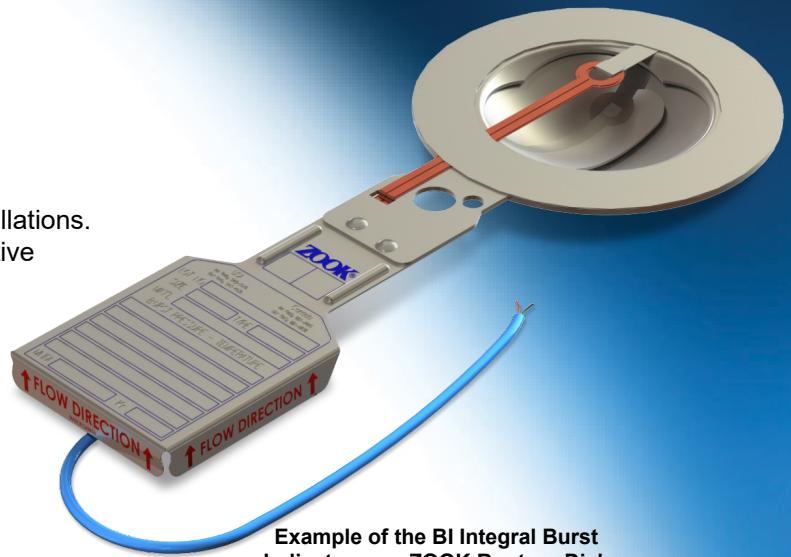

BI Series Integral Burst Indicator Type BI

Integral Burst Indication for Flat Seated Metal Rupture Disks

Over-pressure indication for metal rupture disk installations. The BI Integral Burst Indicator is a simple and effective means of indicating when the process media ruptures a disk.

Operation

The BI is integrated into the vent side of the rupture disk assembly. Upon rupture of the disk, the BI alarm circuit is opened.

Example of the BI Integral Burst Indicator on a ZOOK Rupture Disk

Features

- Resistant to the effects of back pressure from common discharge manifolds
- Compatible with most ZOOK flat-seat metal and sanitary rupture disks
- Classified as a simple apparatus and may be used in a hazardous environment. Must be used in conjunction with intrinsically safe certified electrical apparatus and installed & maintained to meet all other requirements of an intrinsically safe installation & local codes
- Reduces stock inventory by incorporating the burst indicator and disk into a single unit
- BI comes standard with connection 2 and 6' (1828 mm) of signal wire if not specified

Note: *Blue Belden Wire: 1503A, 22 AWG stranded (7x30) TC conductors, PVC insulation, twisted pair, overall Beldfoil shield (100% coverage), 24 AWG stranded TC drain wire, PVC jacket.

Materials

Membrane – Kapton